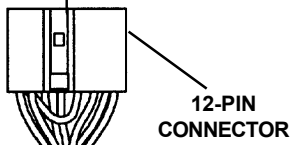

CDC-T02

8-PIN DIN CONNECTOR

5 METER DIN CABLE (SUPPLIED W/ CD CHANGER)

10 DISC CD CHANGER